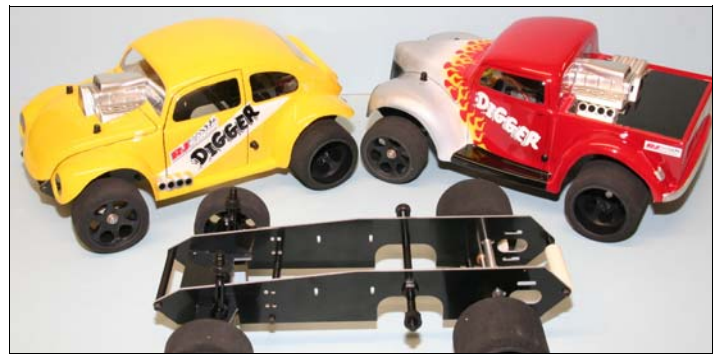

MADE IN THE USA!

OUR LEGENDS ,DIGGER, SPRINT CAR, AND SPORT 3.2 CARS ARE MADE FOR LOW COST RACING AND FUN STREET BASHING. THEY ALL COME COMPLETE LESS ELECTRICS AND INCLUDE AN EASY TO ASSEMBLE CHASSIS KIT WITH MOUNTED AND TRUED TIRES, STEERING LINKAGE, GEARS, CLEAR LEXAN BODIES WITH PROTECTIVE FILM AND WINDOW MASKS AND INSTRUCTIONS FOR ASSEMBLY AND MAINTENANCE.

THEY REQUIRE A 2 CHANNEL RADIO WITH ONE SERVO AND ESC *, 540 OR 550 SIZE MOTOR, FOUR OR SIX CELL STICK BATTERY, SERVO SAVER FOR THE STEERING SERVO, AND PAINT FOR THE LEXAN BODY.

OUR R/C LEGENDS CARS ARE DESIGNED TO CREATE INEXPENSIVE, FAIR, **FUN RACING** FOR BEGINNERS, AND EXPERIENCED RACERS ALIKE. THEY HAVE BEEN THE SAME SINCE 1994 AND CONTINUE TO PROVIDE CLOSE RACING FOR TRACKS ALL OVER THE COUNTRY. THE LADDER STYLE CHASSIS DESIGN PROVIDES A SIMPLE, STRONG PLATFORM FOR FUN RACING AND SIMPLE MAINTENANCE AND REPAIR.

2010 LEGENDS SPEC RACING COUPE KIT LESS ELECTRICS \$139.95
 2011 LEGENDS SPEC RACING SEDAN KIT LESS ELECTRICS \$139.95
 LENGTH 15"(381MM) WIDTH 8"(203MM) HEIGHT 5"(127MM)

R/C LEGENDS CARS, BODIES, AND LOGOS ARE AUTHORIZED TO RC SPEC RACING DIV. OF RLJ MOLDING,LLC. BY 600 RACING,INC. FOR THEIR EXCLUSIVE USE IN R/C CARS AND R/C RACING

2015 DIGGER FUN CAR KIT 125.99
 2016 DIGGER FUN TRUCK KIT 125.99

OUR DIGGER FUN CARS ARE SIMPLE TO BUILD AND DO FLIPS, WHEELIES AND ROLLOVERS WITH EASE, EVEN WITH A STOCK MOTOR AND 6 CELL BATTERY. **THE DIGGER-JUST FOR FUN!!**
 LENGTH 12"(305MM) WIDTH 8"(203MM)
 HEIGHT 5.3"(135MM) *ESC WITH REVERSE IS BEST FOR THE DIGGER