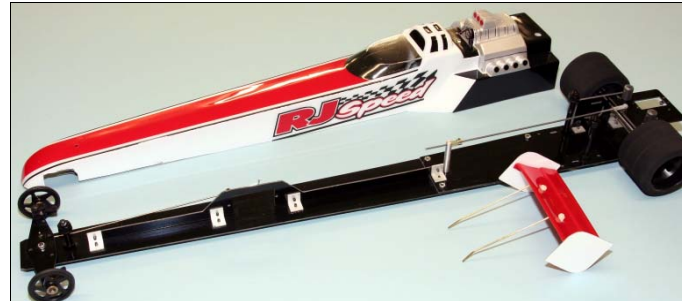

2003 24" WB DRAGSTER KIT 134.95