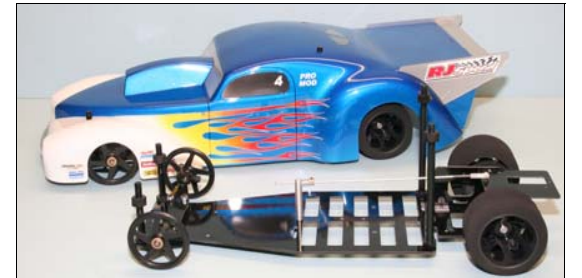

NEW

2031 SPEEDWAY SPRINTER KIT \$144.99
SAME FEATURES AS ABOVE WITH AN OFFSET 3 PIECE FRONT END AND OFFSET DIFF. NON WING CAR. COMPLETE LESS ELECTRICS

2032 3 IN 1 CLASSIC SPRINTER KIT \$149.99
CLASSIC INDY ROADSTER AND CHAMP CAR BODIES PLUS DETAIL PARTS AND WING KIT COMPLETE LESS ELECTRICS 10" WHEELBASE

1/10 ELECTRIC DRAG CAR KITS

2001 11" WB PRO STOCK KIT 134.95

RIGID COMPOSITE FIBERGLASS MOTOR AND AXLE MOUNTS.

2002 13" WB FUNNY CAR KIT 134.95

2003 24" WB DRAGSTER KIT 134.95

2004 11" WB PRO MOD KIT 139.95

NITRO DRAG CAR KITS

RJ SPEED 1/10 NITRO KITS INCLUDE A COMPLETE CHASSIS KIT, AXLES, MOUNTED AND TRUED TIRES, CLEAR LEXAN BODY WITH MASKS, BRAKE, LINKAGE, AND FUEL TANK. THEY REQUIRE A .12 TO .18 "SMALL BLOCK" ENGINE, CLUTCH ASSEMBLY, MUFFLER OR EXHAUST, 2 CHANNEL RADIO CONTROL SYSTEM, AND PAINT FOR THE LEXAN BODY.