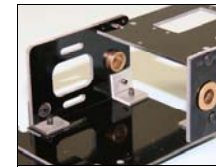

RIGID COMPOSITE FIBERGLASS MOTOR AND AXLE MOUNTS.