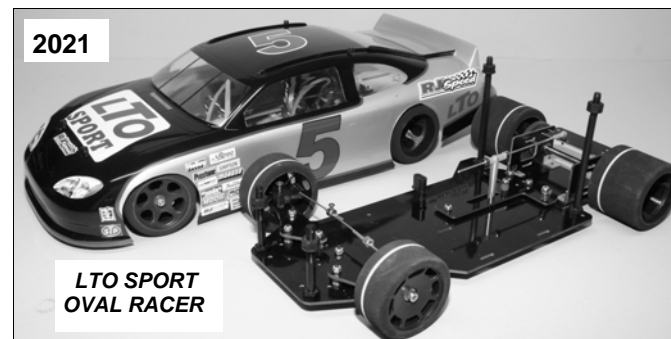

NEW PRODUCTS

2403

GOLD BODY CLIPS

ORIGINAL BOLINK E-Z CLIPS!!

2031

SPEEDWAY SPRINTER KIT

2021

LTO SPORT OVAL RACER

2032

3 IN 1 CLASSIC SPRINT CAR KIT WITH TWO BODIES AND DETAIL PARTS