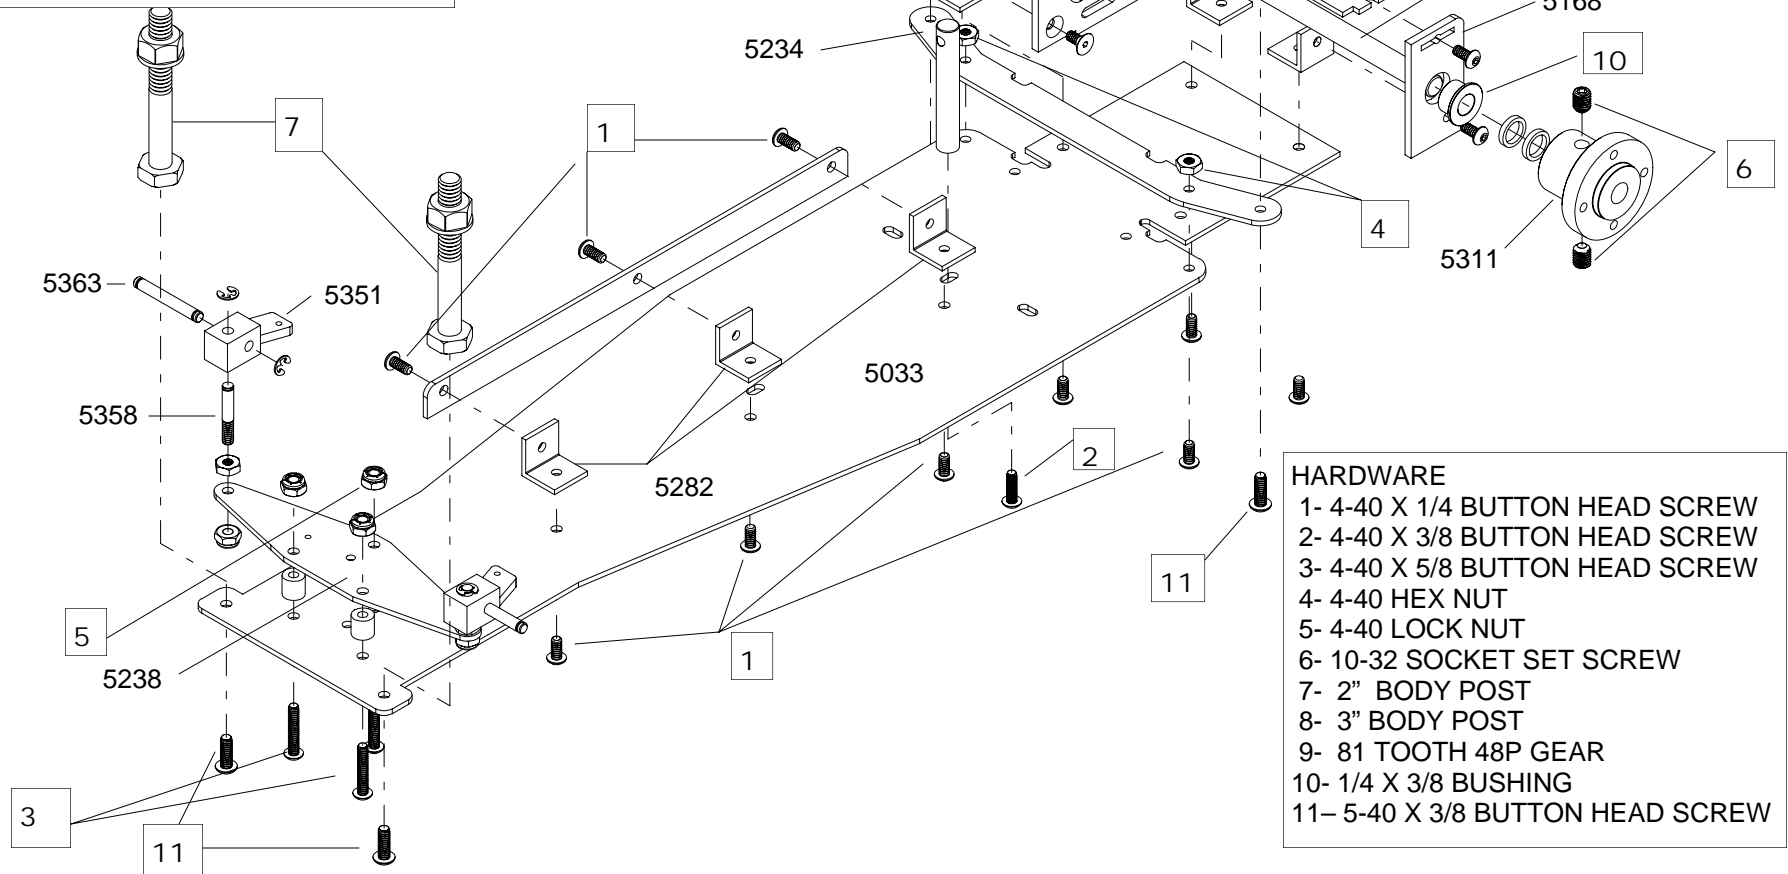

# 2002 FUNNY CAR KIT

- 1008 FUNNY CAR BODY WITH WING
- 2501 1.5" O-RING FRONTS (BLACK)
- 2510 1.5 WIDE REAR TIRES, STD.
- 5033 CHASSIS W/ BRACE & BODY MOUNT
- 5167 MOTOR MOUNT PLATE
- 5168 L.AXLE MOUNT PLATE
- 5169 SWITCH PLATE
- 5234 FUNNY CAR BODY MOUNT
- 5238 FRONT AXLE PLATE
- 5282 ANGLE BRACKET, TAPPED(4)
- 5311 SET SCREW HUB
- 5312 GEAR / WHEEL HUB
- 5351 STEERING BLOCKS (2)
- 5358 SHORT KINGPIN (2)
- 5363 E-CLIP AXLE, .825 LONG (2)
- 5747 REAR AXLE, STAINLESS STEEL

- HARDWARE**
- 1- 4-40 X 1/4 BUTTON HEAD SCREW
  - 2- 4-40 X 3/8 BUTTON HEAD SCREW
  - 3- 4-40 X 5/8 BUTTON HEAD SCREW
  - 4- 4-40 HEX NUT
  - 5- 4-40 LOCK NUT
  - 6- 10-32 SOCKET SET SCREW
  - 7- 2" BODY POST
  - 8- 3" BODY POST
  - 9- 81 TOOTH 48P GEAR
  - 10- 1/4 X 3/8 BUSHING
  - 11- 5-40 X 3/8 BUTTON HEAD SCREW