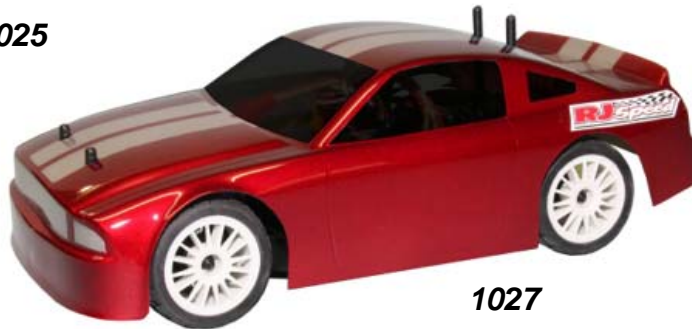

1/18 SCALE BODIES

NOW FIT
THE DURATRAX
VENDETTA RALLY

1026

1025

1028

1027

**RJ SPEED 1/18 BODIES NOW FIT THE
DURATRAX VENDETTA RALLY (DTXD16)
AS WELL AS THE ASSOCIATED RC18R .**

1025 DIRT OVAL WEDGE

1026 MODERN MUSCLE SS

1027 MODERN MUSCLE GT

1028 08 STYLE STOCK CAR

BODIES COME CLEAR
WITH WINDOW MASKS
AND PROTECTIVE FILM.

www.rjspeed.com

RJ SPEED PRODUCTS ARE AVAILABLE THRU GREAT PLANES DIST.